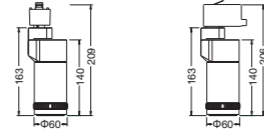

3-pin track adaptor

4-pin track adaptor

3000K