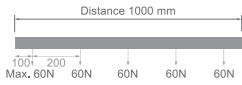

Excellent Modular Combination Concept

FIXING POINT DIMENSIONS

L / mm	a / mm	b / mm	c / mm	d / mm
1000	125			
2000	125	998		
3000	125		914	1167
4000	125		1247	1501

MECHANICAL LOAD DIAGRAM

Model No	Track length	Shell Material	Colour	Package
Pro-0610-W / Pro-0610-S / Pro-0610-B	1M track actual one meter.(100cm)	Aluminum Extrusion	White □ Silver ■ Black ■	1 / 12
Pro-0620-W / Pro-0620-S / Pro-0620-B	2M track actual one meter(200cm)	Aluminum Extrusion	White □ Silver ■ Black ■	1 / 12
Pro-0630-W / Pro-0630-S / Pro-0630-B	3M track actual one meter(300cm)	Aluminum Extrusion	White □ Silver ■ Black ■	1 / 8
Pro-06400-W / Pro-06400-S / Pro-06400-B	4M track actual one meter(400cm)	Aluminum Extrusion	White □ Silver ■ Black ■	1 / 6