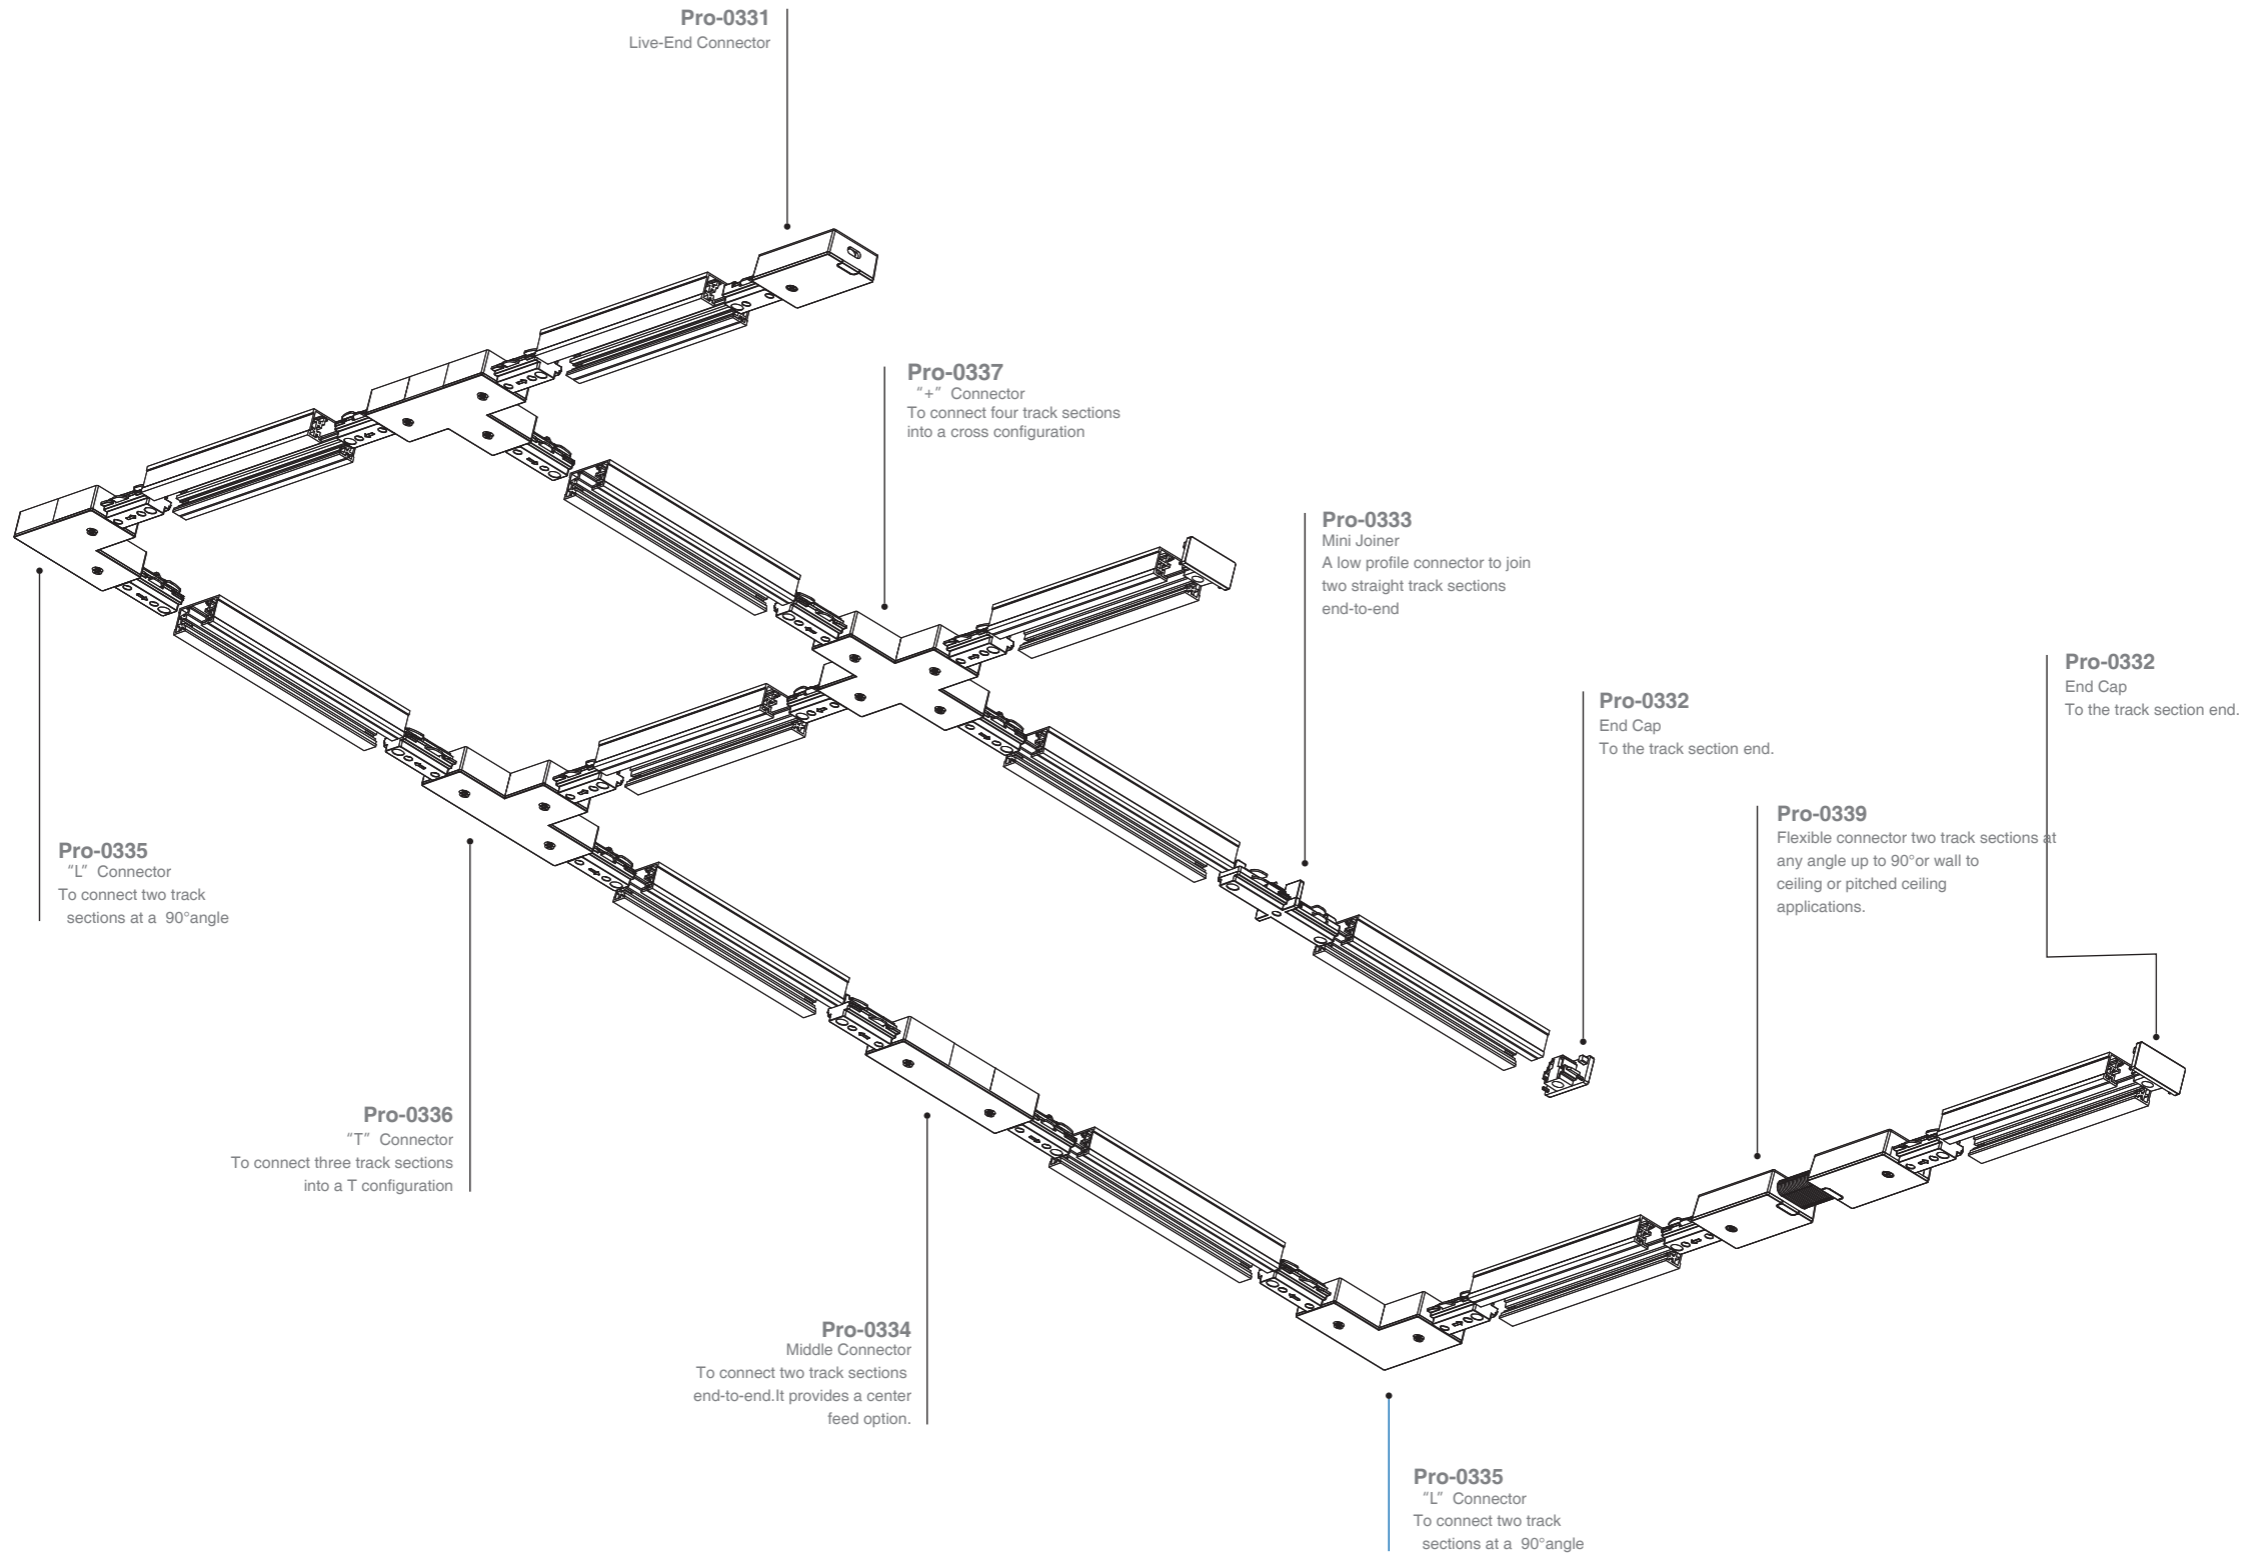

"+" Connector Cover

Model No.	Package	Colour
Pro-R337-W	1 / 400	White □
Pro-R337-S	1 / 400	Silver ■
Pro-R337-B	1 / 400	Black ■

Live-End Connector

Model No.	Package	Colour
Pro-0331-W	1 / 150	White □
Pro-0331-S	1 / 150	Silver ■
Pro-0331-B	1 / 150	Black ■