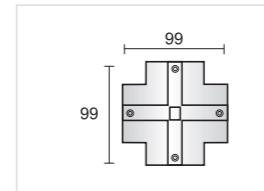

“+” Connector Cover

Model No.	Package	Colour
Pro-R437-W	1 / 400	White □
Pro-R437-S	1 / 400	Silver ■
Pro-R437-B	1 / 400	Black ■