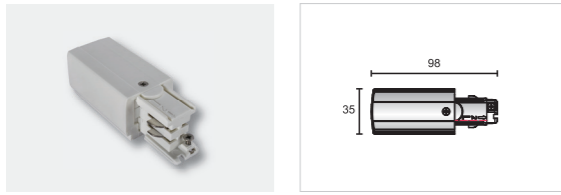

Live-End Connector

Model No.	Package	Colour
Pro-0431 L-W	1 / 150	White □
Pro-0431 L-S	1 / 150	Silver ■
Pro-0431 L-B	1 / 150	Black ■