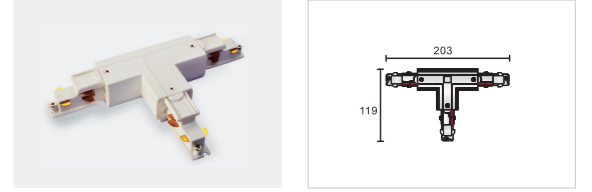

“T” Connector

Model No.	Package	Colour
Pro-D636 L2-W	1 / 63	White □
Pro-D636 L2-S	1 / 63	Silver ■
Pro-D636 L2-B	1 / 63	Black ■