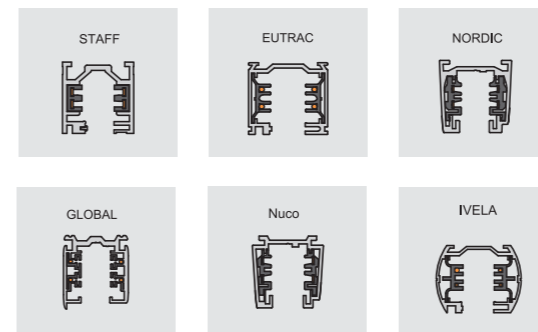

3 circuits track adaptor is universal compatible.
It will work with the following brand track:
GLOBAL, EUTRAC AND OTHER BRANDS
ONE PART ADAPT IT ALL!

Live-End Connector

Model No.	Package	Colour
Pro-0431 L-W	1 / 150	White □
Pro-0431 L-S	1 / 150	Silver ■
Pro-0431 L-B	1 / 150	Black ■