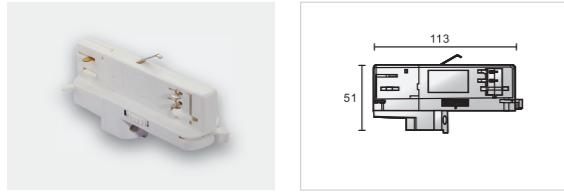

DALI Adaptor

Model No.	Package	Colour
Pro-D680-W	1 / 150	White □
Pro-D680-S	1 / 150	Silver ■
Pro-D680-B	1 / 150	Black ■