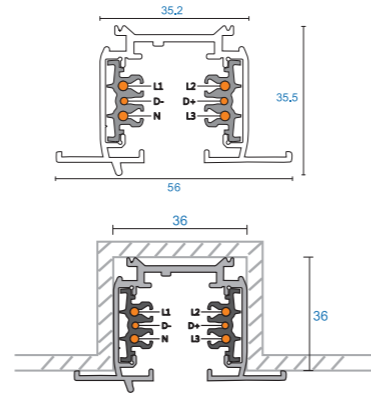

“L” Connector

Model No.	Package	Colour
Pro-D635 R-W	1 / 112	White □
Pro-D635 R-S	1 / 112	Silver ■
Pro-D635 R-B	1 / 112	Black ■

Model No	Track length	Shell Material	Colour	Package
Pro-0610-W / Pro-0610-S / Pro-0610-B	1M track actual one meter.(100cm)	Aluminum Extrusion	White □ Silver ■ Black ■	1 / 9
Pro-0620-W / Pro-0620-S / Pro-0620-B	2M track actual one meter(200cm)	Aluminum Extrusion	White □ Silver ■ Black ■	1 / 9
Pro-0630-W / Pro-0630-S / Pro-0630-B	3M track actual one meter(300cm)	Aluminum Extrusion	White □ Silver ■ Black ■	1 / 9
Pro-06400-W / Pro-06400-S / Pro-06400-B	4M track actual one meter(400cm)	Aluminum Extrusion	White □ Silver ■ Black ■	1 / 9