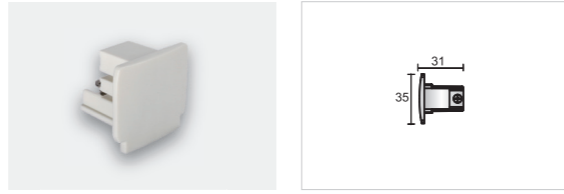

End Cap

Model No.	Package	Colour
Pro-0432-W	1 / 500	White □
Pro-0432-S	1 / 500	Silver ■
Pro-0432-B	1 / 500	Black ■