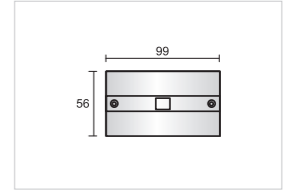

Middle Connector Cover

Model No.	Package	Colour
Pro-R434-W	1 / 400	White □
Pro-R434-S	1 / 400	Silver ■
Pro-R434-B	1 / 400	Black ■