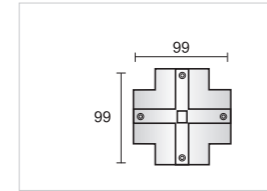

“+” Connector Cover

Model No.	Package	Colour
Pro-R437-W	1 / 400	White □
Pro-R437-S	1 / 400	Silver ■
Pro-R437-B	1 / 400	Black ■

Model No.	Track length	Shell Material	Colour	Package
Pro-0310A	1M track with double end cap.(100cm)	Aluminum Extrusion	White □ Silver ■ Black ■	1 / 12
Pro-0320A	2M track with double end cap.(200cm)	Aluminum Extrusion	White □ Silver ■ Black ■	1 / 12
Pro-0330A	3M track with double end cap.(300cm)	Aluminum Extrusion	White □ Silver ■ Black ■	1 / 9
Pro-03400A	4M track with double end cap.(400cm)	Aluminum Extrusion	White □ Silver ■ Black ■	1 / 9
Pro-0302A	2'track with double end cap actual length24"	Aluminum Extrusion	White □ Silver ■ Black ■	1 / 12
Pro-0304A	4'track with double end cap actual length48"	Aluminum Extrusion	White □ Silver ■ Black ■	1 / 12
Pro-0306A	6'track with double end cap actual length72"	Aluminum Extrusion	White □ Silver ■ Black ■	1 / 12
Pro-0308A	8'track with double end cap actual length96"	Aluminum Extrusion	White □ Silver ■ Black ■	1 / 12