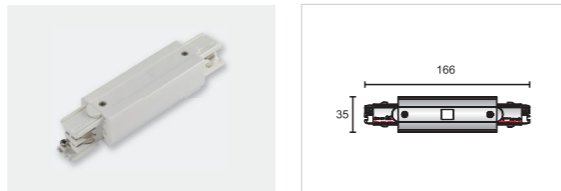

Middle Connector

Model No.	Package	Colour
Pro-0434-W	1 / 165	White □
Pro-0434-S	1 / 165	Silver ■
Pro-0434-B	1 / 165	Black ■