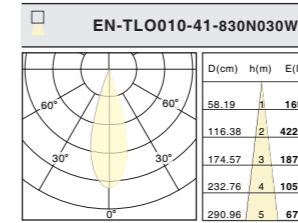

Clear or Soft Outline

Pulling **the Part A** to change the sharpness of the light outline

Light Beam

Pulling **the Part B** to change the light size

Framing Patterns

Adjust **the 4 framing blades (the Part C)** to control the light shape

3000K

Order info.	Power	Led Current	Luminous Flux(lm)	CRI	CCT	Beam Angle (°)
EN-TLO010-41-830N020W	10 W	200mA	457 lm	80+	3000K	20°
EN-TLO010-41-840N020W	10 W	200mA	491 lm	80+	4000K	20°
EN-TLO010-41-830N030W	10 W	200mA	466 lm	80+	3000K	30°
EN-TLO010-41-840N030W	10 W	200mA	501 lm	80+	4000K	30°