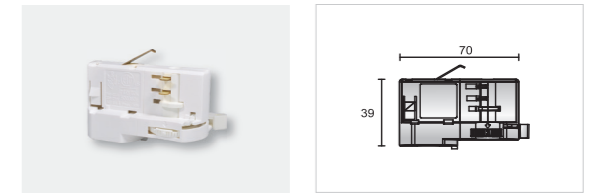

3 Circuits Adaptor- SMART

Model No.	Package	Colour
Pro-0222-W	1 / 150	White □
Pro-0222-S	1 / 150	Silver ■
Pro-0222-B	1 / 150	Black ■