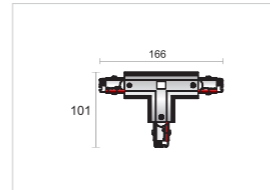

Twisted " L " Connector

Model No.	Package	Colour
Pro-M436 R-W	1 / 84	White □
Pro-M436 R-S	1 / 84	Silver ■
Pro-M436 R-B	1 / 84	Black ■