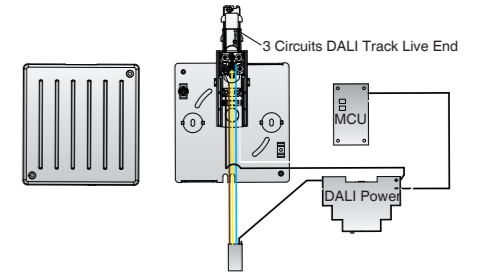

Model No.	Colour
Pro-D631SF-W	White □
Pro-D631SF-S	Silver ■
Pro-D631SF-B	Black ■