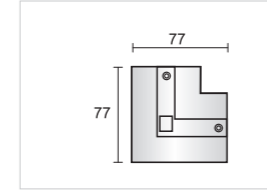

“L” Connector Cover

Model No.	Package	Colour
Pro-R435-W	1 / 400	White □
Pro-R435-S	1 / 400	Silver ■
Pro-R435-B	1 / 400	Black ■