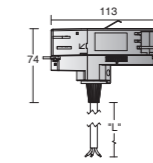

3 Circuits DALI Adaptor with 3M&5M wire

DALI track adaptor with 3 or 5 meter cable consist of AC power and DALI signal cords for various DALI lighting applications. It provides fast efficient wiring connection and simplify DALI wiring installation.