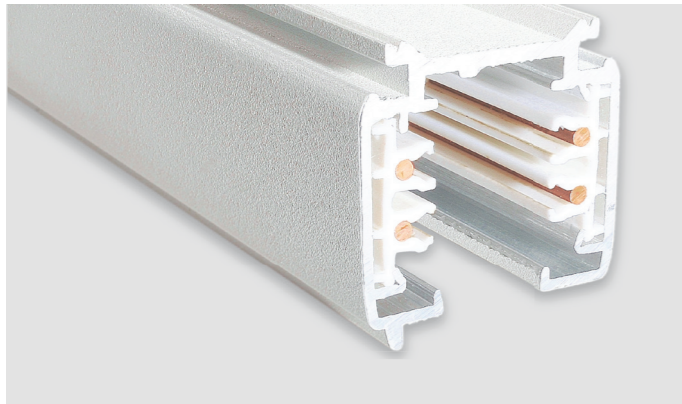

Model No.	Track length	Shell Material	Colour	Package
Pro-0410-W / Pro-0410-S / Pro-0410-B	1M track actual one meter.(100cm)	Aluminum Extrusion	White □ Silver ■ Black ■	1 / 12
Pro-0420-W / Pro-0420-S / Pro-0420-B	2M track actual one meter.(200cm)	Aluminum Extrusion	White □ Silver ■ Black ■	1 / 12
Pro-0430-W / Pro-0430-S / Pro-0430-B	3M track actual one meter.(300cm)	Aluminum Extrusion	White □ Silver ■ Black ■	1 / 8
Pro-04400-W / Pro-04400-S / Pro-04400-B	4M track actual one meter.(400cm)	Aluminum Extrusion	White □ Silver ■ Black ■	1 / 6