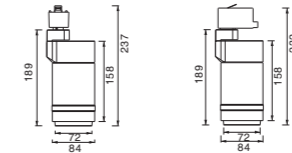

3-pin track adaptor

4-pin track adaptor

3000K