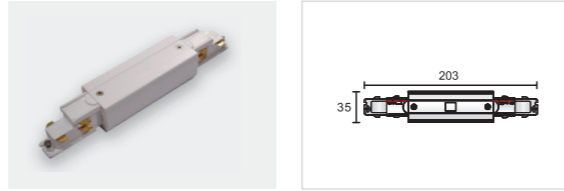

Middle Connector

Model No.	Package	Colour
Pro-D634-W	1 / 140	White □
Pro-D634-S	1 / 140	Silver ■
Pro-D634-B	1 / 140	Black ■