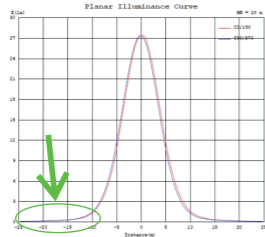

Standard

Premium

Zoomable

Optics

Less Field Angle

VS

Too much Field Angle

Distribution	Beam Angle	Field angle(preferred)
Narrow Spot(NS)	8°	15° - 18°
Spot(SP)	15°	25° - 30°
Narrow Flood(NF)	25°	40° - 45°
Flood(FL)	45°	60° - 65°
Wide Flood(WF)	60°	80° - 85°
Wall Wash(WW)	N/A	N/A