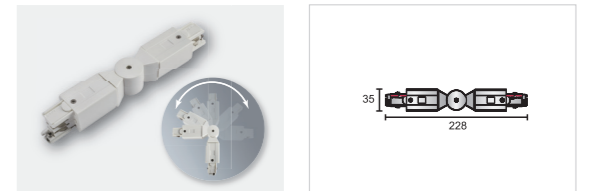

Adjustable “L” Connector

Model No.	Package	Colour
Pro-M435-W	1 / 119	White □
Pro-M435-S	1 / 119	Silver ■
Pro-M435-B	1 / 119	Black ■

Twisted " L " Connector

Model No.	Package	Colour
Pro-M436 L-W	1 / 84	White □
Pro-M436 L-S	1 / 84	Silver ■
Pro-M436 L-B	1 / 84	Black ■