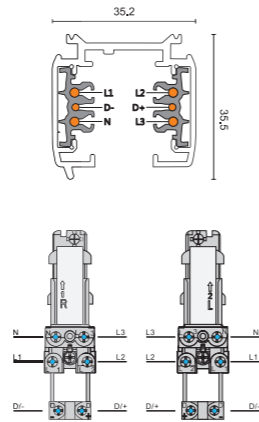

FIXING POINT DIMENSIONS

L / mm	a / mm	b / mm	c / mm	d / mm
1000	125			
2000	125	998		
3000	125		914	1167
4000	125		1247	1501

MECHANICAL LOAD DIAGRAM

Model No	Track length	Shell Material	Colour	Package
Pro-0610-W / Pro-0610-S / Pro-0610-B	1M track actual one meter.(100cm)	Aluminum Extrusion	White □ Silver ■ Black ■	1 / 12
Pro-0620-W / Pro-0620-S / Pro-0620-B	2M track actual one meter(200cm)	Aluminum Extrusion	White □ Silver ■ Black ■	1 / 12
Pro-0630-W / Pro-0630-S / Pro-0630-B	3M track actual one meter(300cm)	Aluminum Extrusion	White □ Silver ■ Black ■	1 / 8
Pro-06400-W / Pro-06400-S / Pro-06400-B	4M track actual one meter(400cm)	Aluminum Extrusion	White □ Silver ■ Black ■	1 / 6

SmartFeed

Intelligent DALI power feed integrated with wireless DALI control. The DALI track system can be controlled by iPhone or iPad Apps that we developed in-house via Bluetooth connection.

Model No.	Colour
Pro-D631SF-W	White □
Pro-D631SF-S	Silver ■
Pro-D631SF-B	Black ■

3 Circuits DALI Adaptor with 3M&5M wire

DALI track adaptor with 3 or 5 meter cable consist of AC power and DALI signal cords for various DALI lighting applications. It provides fast efficient wiring connection and simplify DALI wiring installation.

Model No.	Model No.	Package	Colour
Pro-D680-3M-W	Pro-D680-5M-W	1 / 30	White □
Pro-D680-3M-S	Pro-D680-5M-S	1 / 30	Silver ■
Pro-D680-3M-B	Pro-D680-5M-B	1 / 30	Black ■

Application Diagram