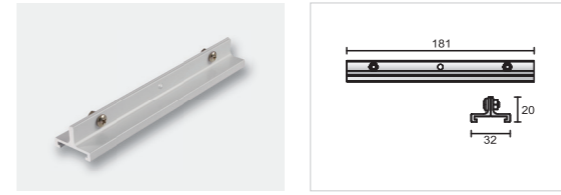

Suspension Clamp for track connection