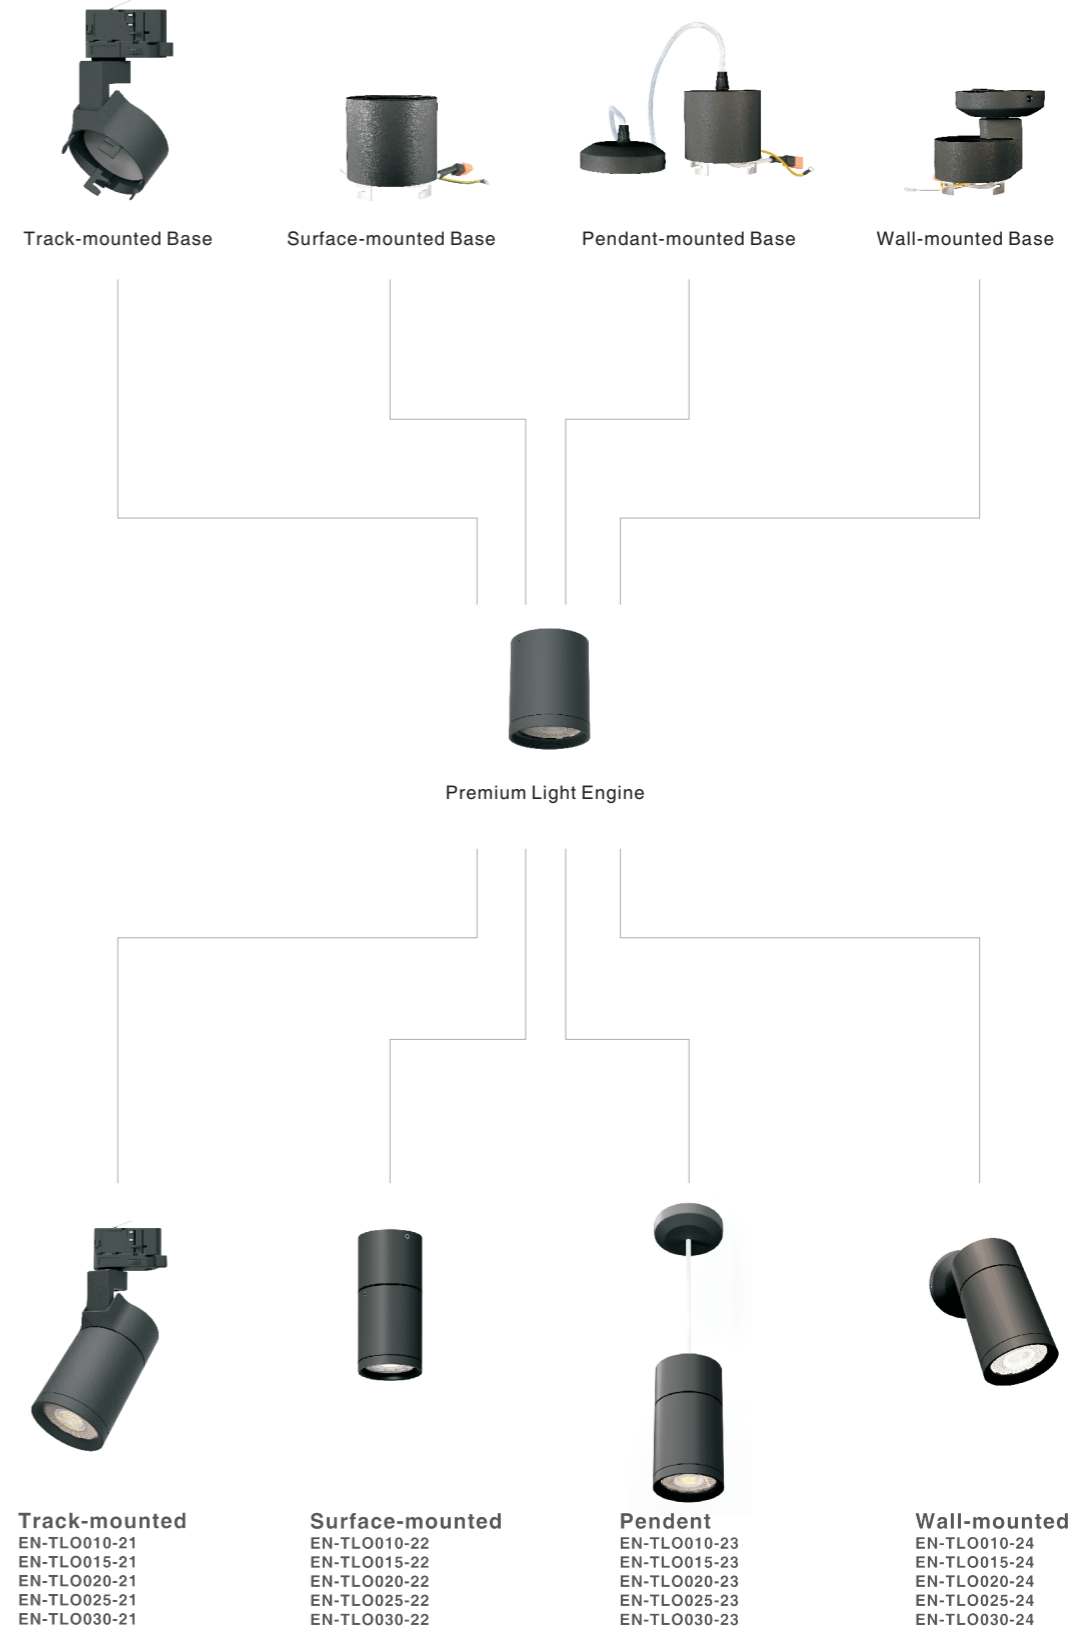

Excellent Modular Combination Concept

Zoomable

OVEGA(EN-TLO series, Zoomable version) is a stylish and compact LED track light that will fit smoothly into any museum, gallery and retail environments. Featuring an adjustable beam mechanism designed to provide endless beam options from a 25° narrow to a 60° wide flood distribution. The head can be adjusted precisely 360°+ horizontal(rotation) and 90° vertical without dead angle. The light, as a result, is emitted exactly where you need it. The integrated driver gives clean feeling and the ceiling will not be cluttered with drivers aimed in different directions.