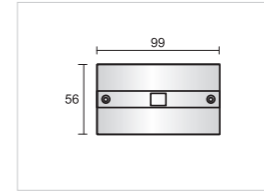

Middle Connector Cover

Model No.	Package	Colour
Pro-R434-W	1 / 400	White □
Pro-R434-S	1 / 400	Silver ■
Pro-R434-B	1 / 400	Black ■