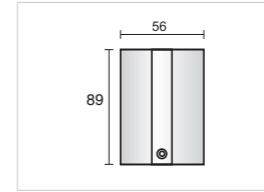

Live-end Connector Cover

Model No.	Package	Colour
Pro-R631-W	1 / 400	White □
Pro-R631-S	1 / 400	Silver ■
Pro-R631-B	1 / 400	Black ■