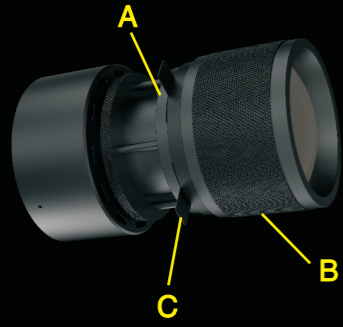

MAIN FEATURES:

- Stylish and compact design with integrated driver.
- Designed for precise, sharp-focused or soft-focused projection of a light field.
- An adjustable beam(20°-40°) and a set of four framing blades bring sharp-edged or soft edged, high-contrast square & triangle light shape at user's convenience.
- Privately-designed joints can hold the track head at any positions without malfunctions.
- 360°+ rotation without dead angle and 90°vertical aiming.
- Use OVEGA family to get a unified impression in one environment.