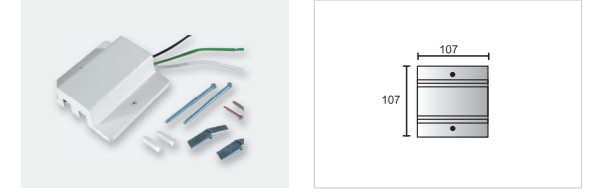

Floating canopy

Model No.	Package	Colour
Pro-0341-W	1 / 60	White □
Pro-0341-S	1 / 60	Silver ■
Pro-0341-B	1 / 60	Black ■