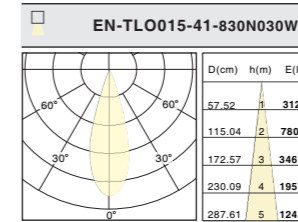

Clear or Soft Outline

Pulling **the Part A** to change the sharpness of the light outline

Light Beam

Pulling **the Part B** to change the light size

Framing Patterns

Adjust **the 4 framing blades (the Part C)** to control the light shape

3000K

Order info.	Power	Led Current	Luminous Flux(lm)	CRI	CCT	Beam Angle (°)
EN-TLO010-41-830N020W	10 W	200mA	457 lm	80+	3000K	20°
EN-TLO010-41-840N020W	10 W	200mA	491 lm	80+	4000K	20°
EN-TLO010-41-830N030W	10 W	200mA	466 lm	80+	3000K	30°
EN-TLO010-41-840N030W	10 W	200mA	501 lm	80+	4000K	30°