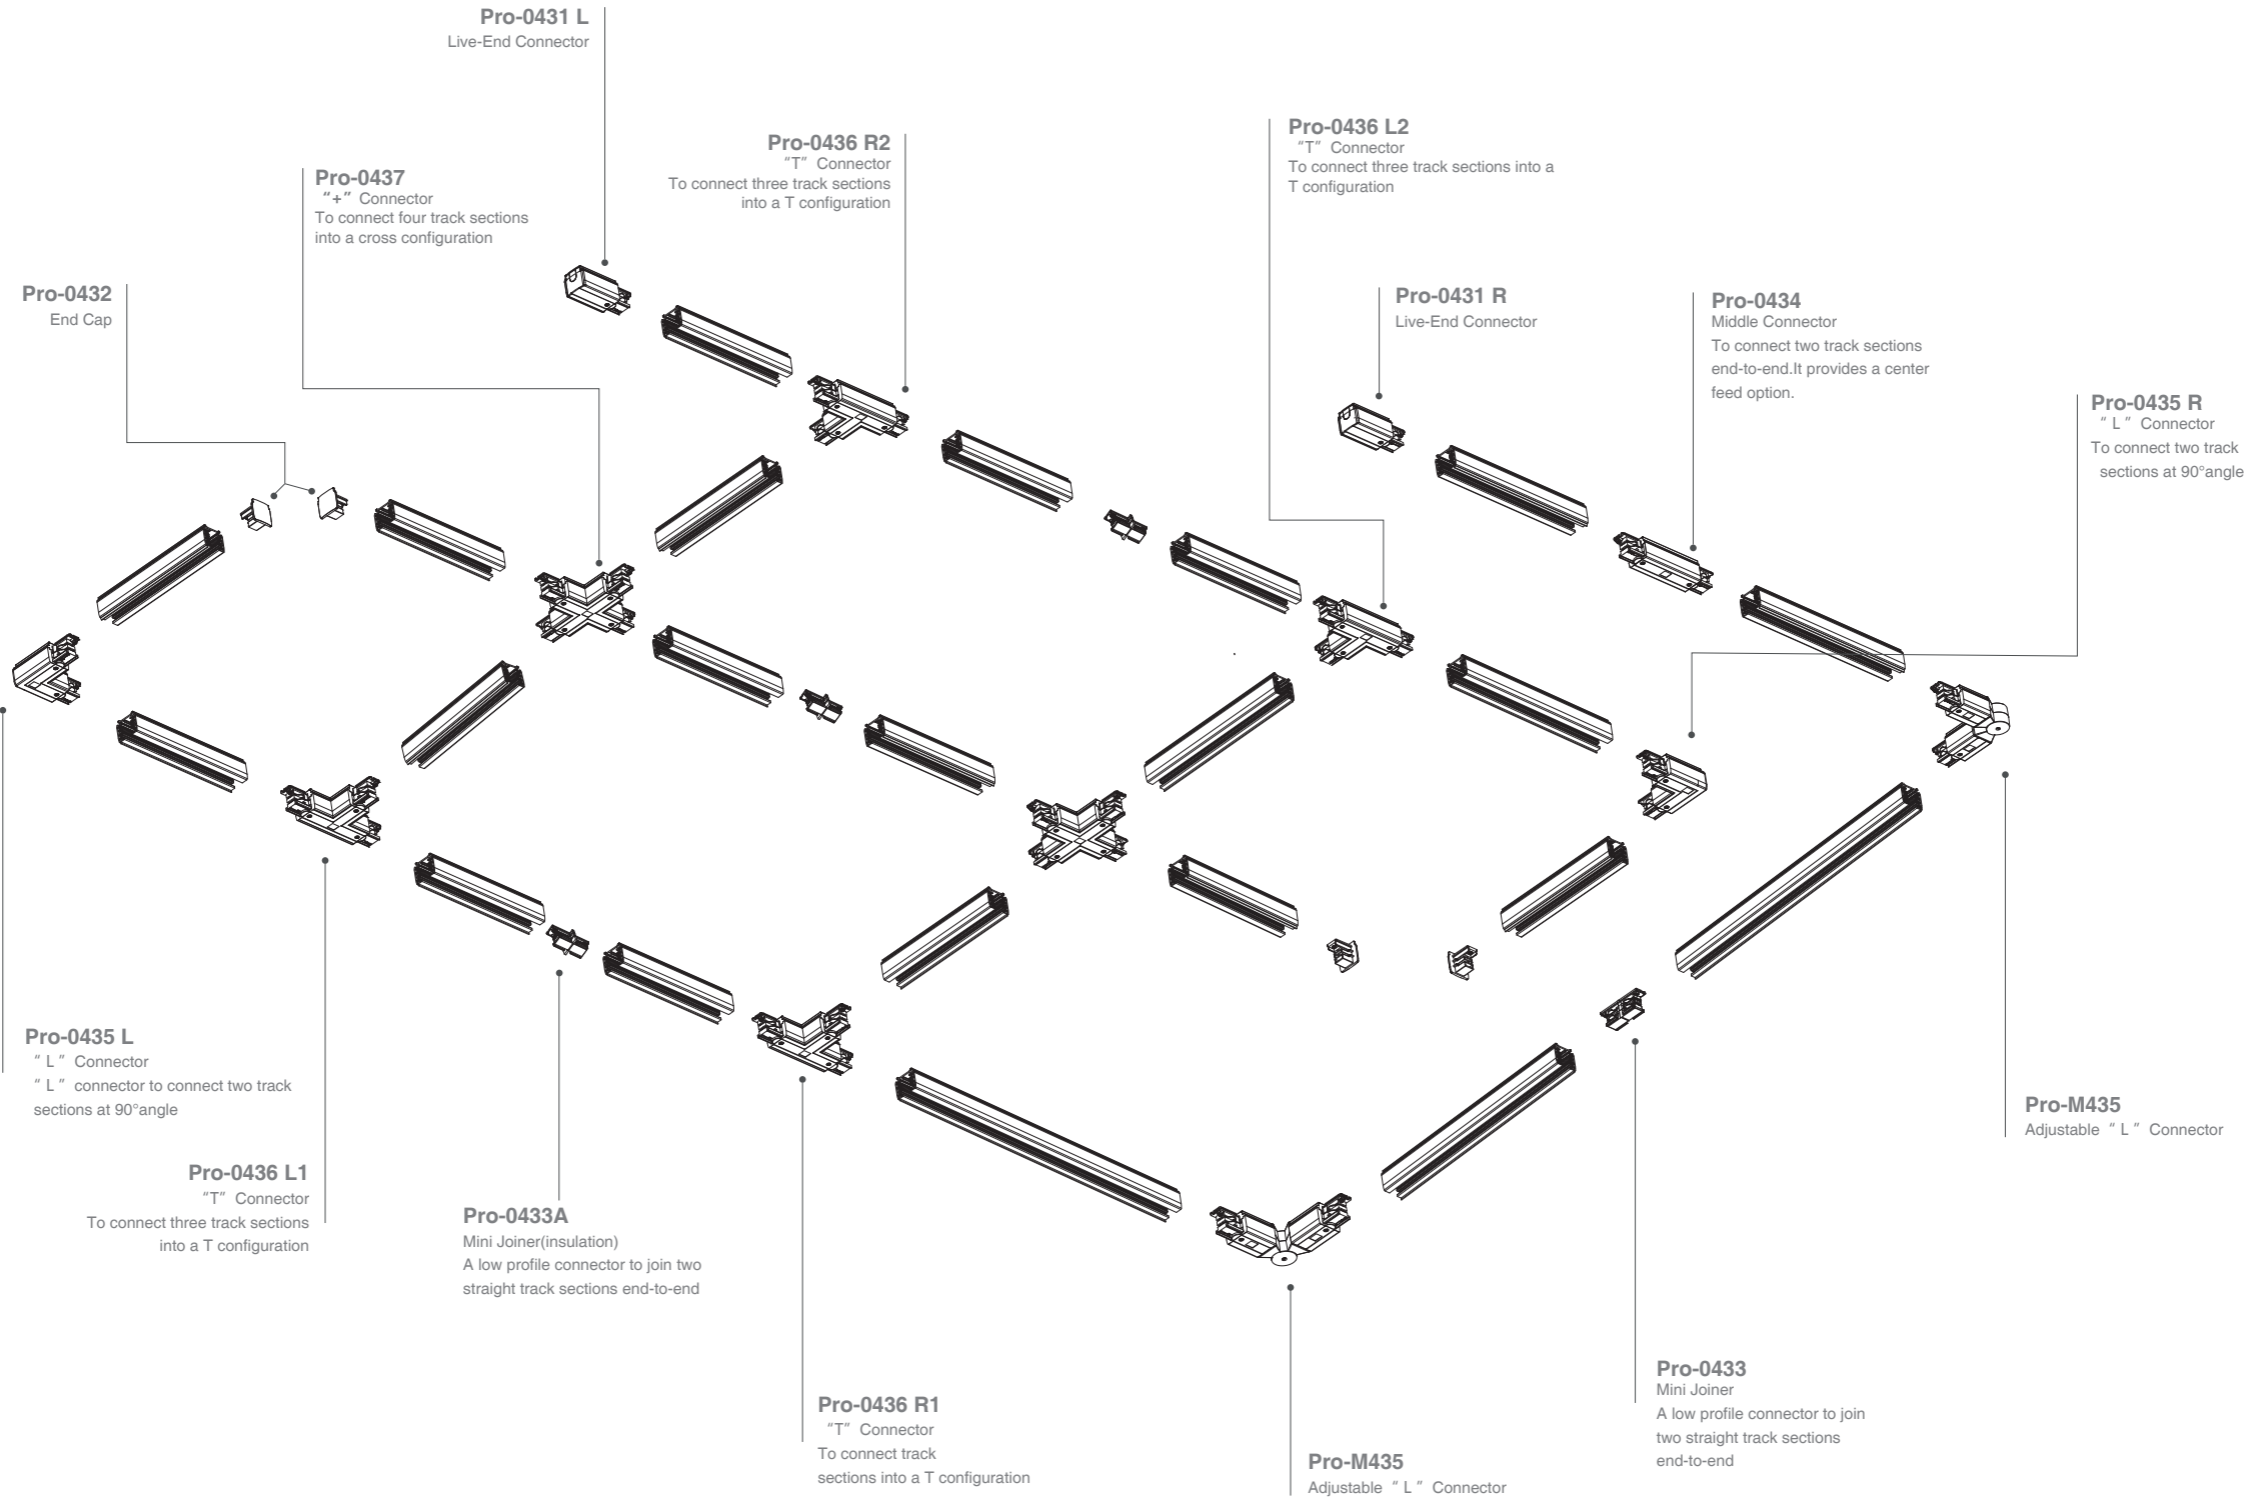

3 circuits track adaptor is universal compatible.
It will work with the following brand track:
GLOBAL, EUTRAC AND OTHER BRANDS
ONE PART ADAPT IT ALL!

Live-End Connector

Model No.	Package	Colour
Pro-0431 L-W	1 / 150	White □
Pro-0431 L-S	1 / 150	Silver ■
Pro-0431 L-B	1 / 150	Black ■