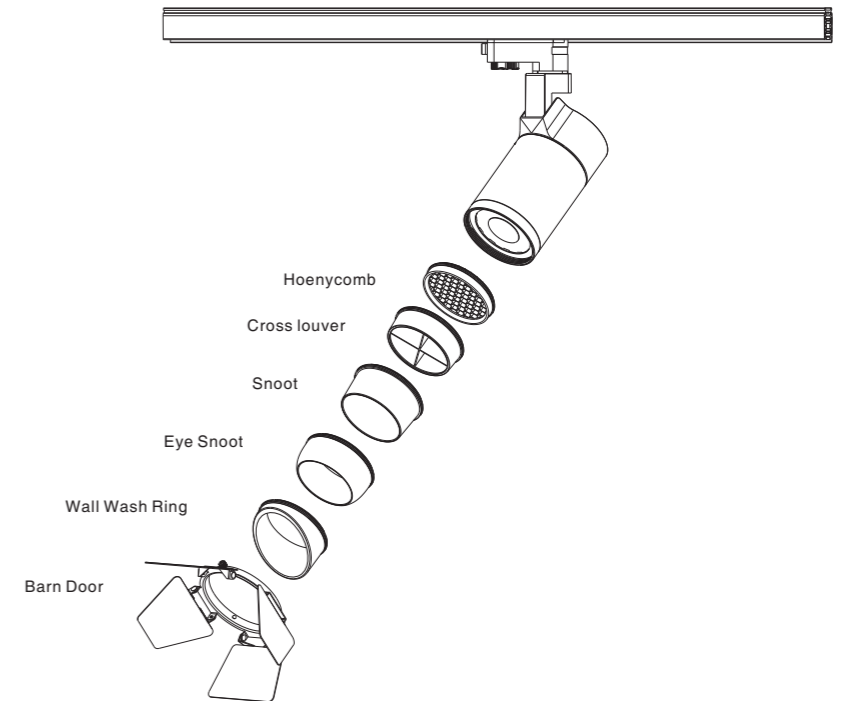

Optics

Less Field Angle

VS

Too much Field Angle

Distribution	Beam Angle	Field angle(preferred)
Narrow Spot(NS)	8°	15° - 18°
Spot(SP)	15°	25° - 30°
Narrow Flood(NF)	25°	40° - 45°
Flood(FL)	45°	60° - 65°
Wide Flood(WF)	60°	80° - 85°
Wall Wash(WW)	N/A	N/A

Light Solution

	Spot Lights (Very narrow beam: 6°)		Beam Angle Adjustable Very narrow to very wide beam
	Spot Lights		Wash Lighting Wide-beam illumination of larger objects or special zones
	Flood Lights		Wall Washing Vertical illuminance for brightening and dividing the space
	Very Flood Lights		Projection Projection of contours

Accessoires antireflet

Accessoires optiques: peuvent être habillés de 6 types d'accessoires optiques pour améliorer la qualité visuelle, réduire l'éblouissement et couper la lumière.