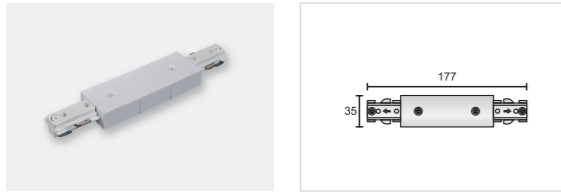

Middle Connector

Model No.	Package	Colour
Pro-0334-W	1 / 228	White □
Pro-0334-S	1 / 228	Silver ■
Pro-0334-B	1 / 228	Black ■