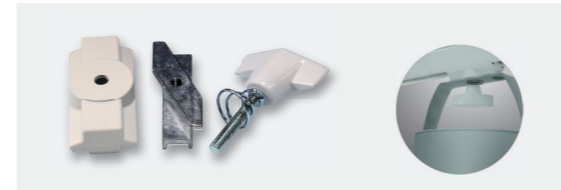

Mechanical adaptor