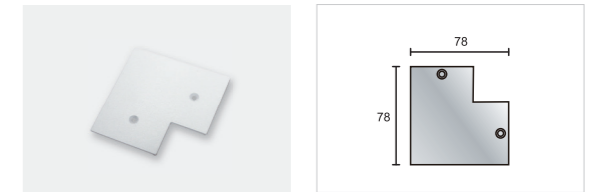

"L" Connector Cover

Model No.	Package	Colour
Pro-R335-W	1 / 400	White □
Pro-R335-S	1 / 400	Silver ■
Pro-R335-B	1 / 400	Black ■