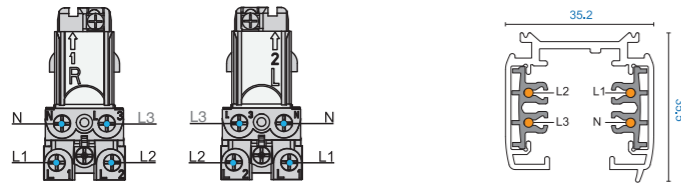

“+” Connector Cover

Model No.	Package	Colour
Pro-R437-W	1 / 400	White □
Pro-R437-S	1 / 400	Silver ■
Pro-R437-B	1 / 400	Black ■

Model No.	Track length	Shell Material	Colour	Package
Pro-0410-W / Pro-0410-S / Pro-0410-B	1M track actual one meter.(100cm)	Aluminum Extrusion	White □ Silver ■ Black ■	1 / 12
Pro-0420-W / Pro-0420-S / Pro-0420-B	2M track actual one meter.(200cm)	Aluminum Extrusion	White □ Silver ■ Black ■	1 / 12
Pro-0430-W / Pro-0430-S / Pro-0430-B	3M track actual one meter.(300cm)	Aluminum Extrusion	White □ Silver ■ Black ■	1 / 8
Pro-04400-W / Pro-04400-S / Pro-04400-B	4M track actual one meter.(400cm)	Aluminum Extrusion	White □ Silver ■ Black ■	1 / 6