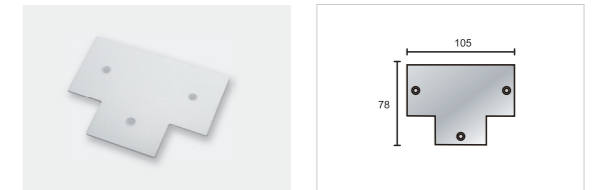

"T" Connector Cover

Model No.	Package	Colour
Pro-R336-W	1 / 400	White □
Pro-R336-S	1 / 400	Silver ■
Pro-R336-B	1 / 400	Black ■