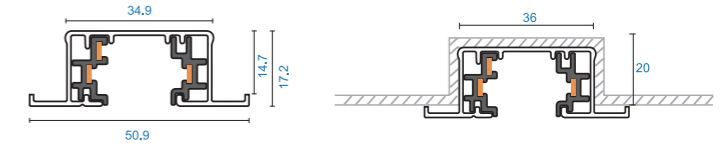

3 wires adaptor Halo compatible

Model No.	Package	Colour
Pro-0340-W	1 / 350	White □
Pro-0340-S	1 / 350	Silver ■
Pro-0340-B	1 / 350	Black ■

3 wires adaptor Halo compatible

Model No.	Package	Colour
Pro-0340L-W	1 / 150	White □
Pro-0340L-S	1 / 150	Silver ■
Pro-0340L-B	1 / 150	Black ■