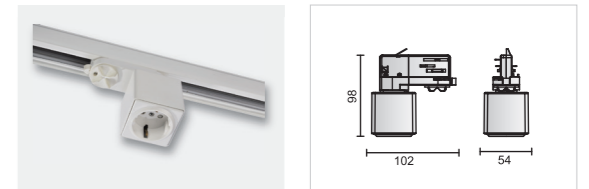

Euro-trac mount electrical outlet

Model No.	Package	Colour
Pro-4230V-W	1 / 50	White □
Pro-4230V-B	1 / 50	Black ■