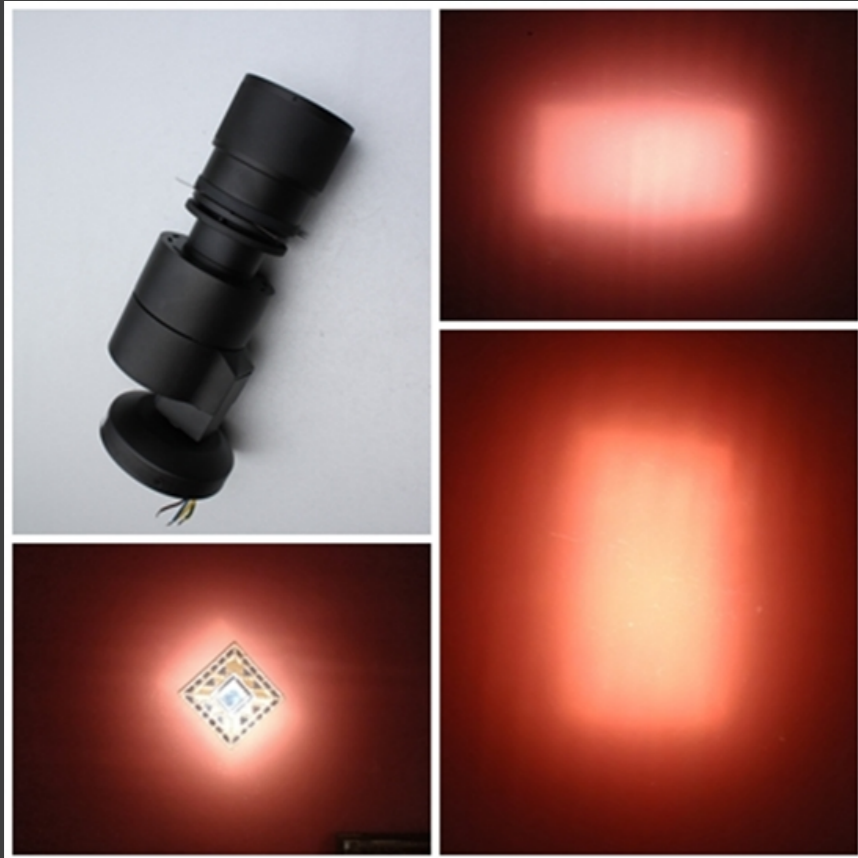

MAIN FEATURES:

- Stylish and compact design with integrated driver.
- Designed for precise, sharp-focused or soft-focused projection of a light field.
- An adjustable beam(20°-40°) and a set of four framing blades bring sharp-edged or soft edged, high-contrast square & triangle light shape at user's convenience.
- Privately-designed joints can hold the track head at any positions without malfunctions.
- 360°+ rotation without dead angle and 90°vertical aiming.
- Use OVEGA family to get a unified impression in one environment.