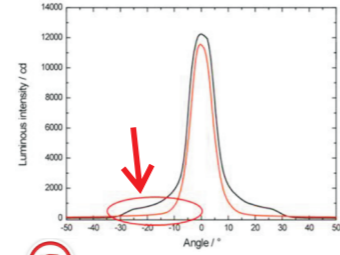

Standard

Premium

Zoomable

Optics

Less Field Angle

VS

Too much Field Angle

Distribution	Beam Angle	Field angle(preferred)
Narrow Spot(NS)	8°	15° - 18°
Spot(SP)	15°	25° - 30°
Narrow Flood(NF)	25°	40° - 45°
Flood(FL)	45°	60° - 65°
Wide Flood(WF)	60°	80° - 85°
Wall Wash(WW)	N/A	N/A