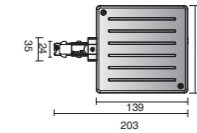

SmartFeed

Intelligent DALI power feed integrated with wireless DALI control. The DALI track system can be controlled by iPhone or iPad Apps that we developed in-house via Bluetooth connection.