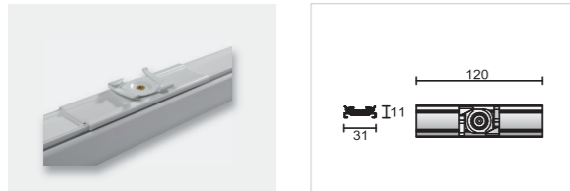

Suspension Hook

Model No.	Package	Colour
Pro-M142-W	1 / 500	White □
Pro-M142-S	1 / 500	Silver ■
Pro-M142-B	1 / 500	Black ■

Suspension Mounting Kits Manual

Suspension Mounting Kits Manual

T-Bar, EZCLIK
with Reinforcement Plate