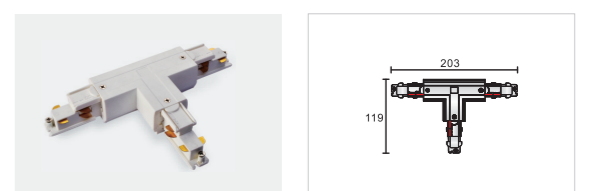

“T” Connector

Model No.	Package	Colour
Pro-D636 R2-W	1 / 63	White □
Pro-D636 R2-S	1 / 63	Silver ■
Pro-D636 R2-B	1 / 63	Black ■