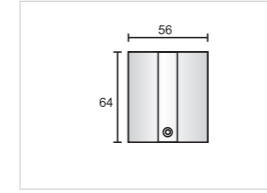

Live-end Connector Cover

Model No.	Package	Colour
Pro-R431-W	1 / 500	White □
Pro-R431-S	1 / 500	Silver ■
Pro-R431-B	1 / 500	Black ■