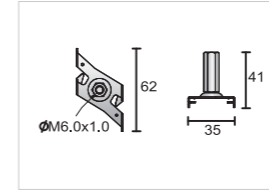

Ceiling mount, EZCLIK
suspension kit with ROD