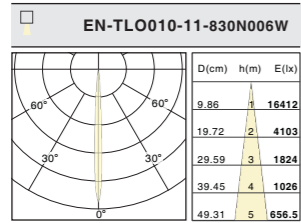

EN-TLO010-01

3-pin track adaptor

4-pin track adaptor

3000K

Order info.	Power	Led Current	Luminous Flux(lm)	CRI	CCT	Beam Angle (°)
EN-TLO010-01-830N006W	10 W	700mA	471 lm	80+	3000K	6°
EN-TLO010-01-840N006W	10 W	700mA	506 lm	80+	4000K	6°