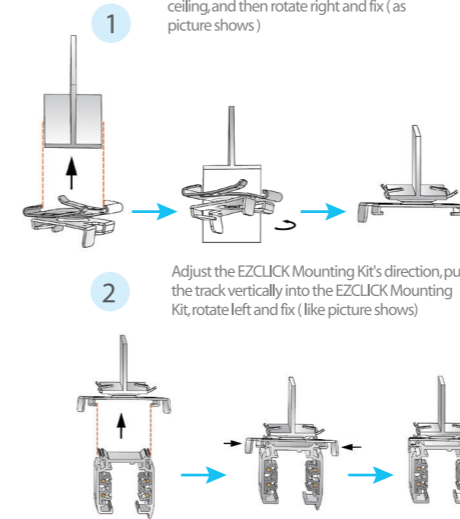

Suspension Mounting
Kits Manual