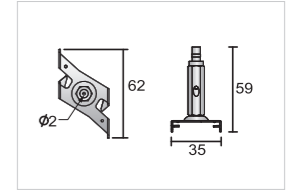

Ceiling mount, EZCLIK
suspension kit with wire