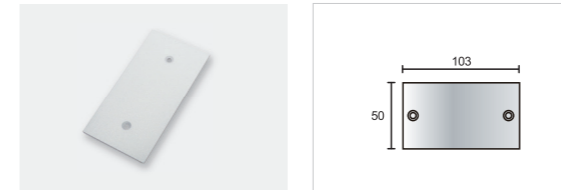

Middle Connector Cover

Model No.	Package	Colour
Pro-R334-W	1 / 400	White □
Pro-R334-S	1 / 400	Silver ■
Pro-R334-B	1 / 400	Black ■