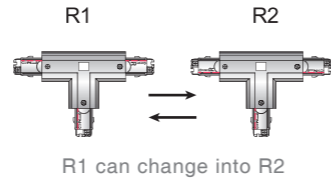

Twisted " L " Connector

Model No.	Package	Colour
Pro-M436 L-W	1 / 84	White □
Pro-M436 L-S	1 / 84	Silver ■
Pro-M436 L-B	1 / 84	Black ■

Twisted " L " Connector

Model No.	Package	Colour
Pro-M436 R-W	1 / 84	White □
Pro-M436 R-S	1 / 84	Silver ■
Pro-M436 R-B	1 / 84	Black ■

Ceiling mount, EZCLIK
suspension kit with ROD

Model No.	Package	Colour
Pro-EZ0447-W	1 / 200	White □
Pro-EZ0447-S	1 / 200	Silver ■
Pro-EZ0447-B	1 / 200	Black ■

Ceiling mount, EZCLIK
suspension kit with wire

Model No.	Package	Colour
Pro-EZ0448-W	1 / 200	White □
Pro-EZ0448-S	1 / 200	Silver ■
Pro-EZ0448-B	1 / 200	Black ■

T-Bar, EZCLIK
mounting kit

Model No.	Package	Colour
Pro-M146T-W	1 / 500	White □
Pro-M146T-S	1 / 500	Silver ■
Pro-M146T-B	1 / 500	Black ■

Suspension Mounting
Kits Manual