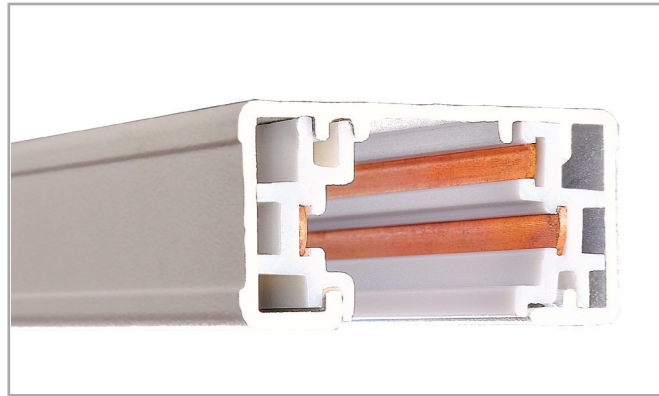

“+” Connector Cover

Model No.	Package	Colour
Pro-R437-W	1 / 400	White □
Pro-R437-S	1 / 400	Silver ■
Pro-R437-B	1 / 400	Black ■

Model No.	Track length	Shell Material	Colour	Package
Pro-0310A	1M track with double end cap.(100cm)	Aluminum Extrusion	White □ Silver ■ Black ■	1 / 12
Pro-0320A	2M track with double end cap.(200cm)	Aluminum Extrusion	White □ Silver ■ Black ■	1 / 12
Pro-0330A	3M track with double end cap.(300cm)	Aluminum Extrusion	White □ Silver ■ Black ■	1 / 9
Pro-03400A	4M track with double end cap.(400cm)	Aluminum Extrusion	White □ Silver ■ Black ■	1 / 9
Pro-0302A	2'track with double end cap actual length24"	Aluminum Extrusion	White □ Silver ■ Black ■	1 / 12
Pro-0304A	4'track with double end cap actual length48"	Aluminum Extrusion	White □ Silver ■ Black ■	1 / 12
Pro-0306A	6'track with double end cap actual length72"	Aluminum Extrusion	White □ Silver ■ Black ■	1 / 12
Pro-0308A	8'track with double end cap actual length96"	Aluminum Extrusion	White □ Silver ■ Black ■	1 / 12