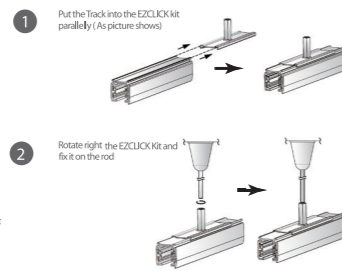

Suspension Hook

Model No.	Package	Colour
Pro-M142-W	1 / 500	White □
Pro-M142-S	1 / 500	Silver ■
Pro-M142-B	1 / 500	Black ■

Suspension Mounting Kits Manual

Suspension Mounting Kits Manual

T-Bar, EZCLIK
with Reinforcement Plate