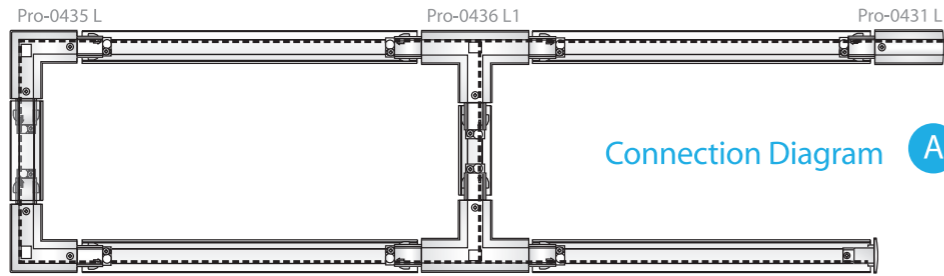

Twisted " L " Connector

Model No.	Package	Colour
Pro-M436 L-W	1 / 84	White □
Pro-M436 L-S	1 / 84	Silver ■
Pro-M436 L-B	1 / 84	Black ■

Twisted " L " Connector

Model No.	Package	Colour
Pro-M436 R-W	1 / 84	White □
Pro-M436 R-S	1 / 84	Silver ■
Pro-M436 R-B	1 / 84	Black ■