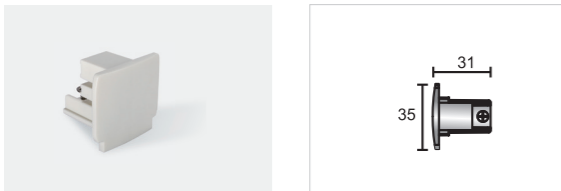

End Cap

Model No.	Package	Colour
Pro-0432-W	1 / 500	White □
Pro-0432-S	1 / 500	Silver ■
Pro-0432-B	1 / 500	Black ■