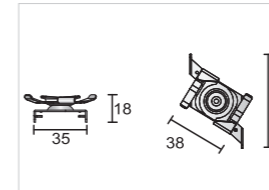

T-Bar, EZCLIK
mounting kit