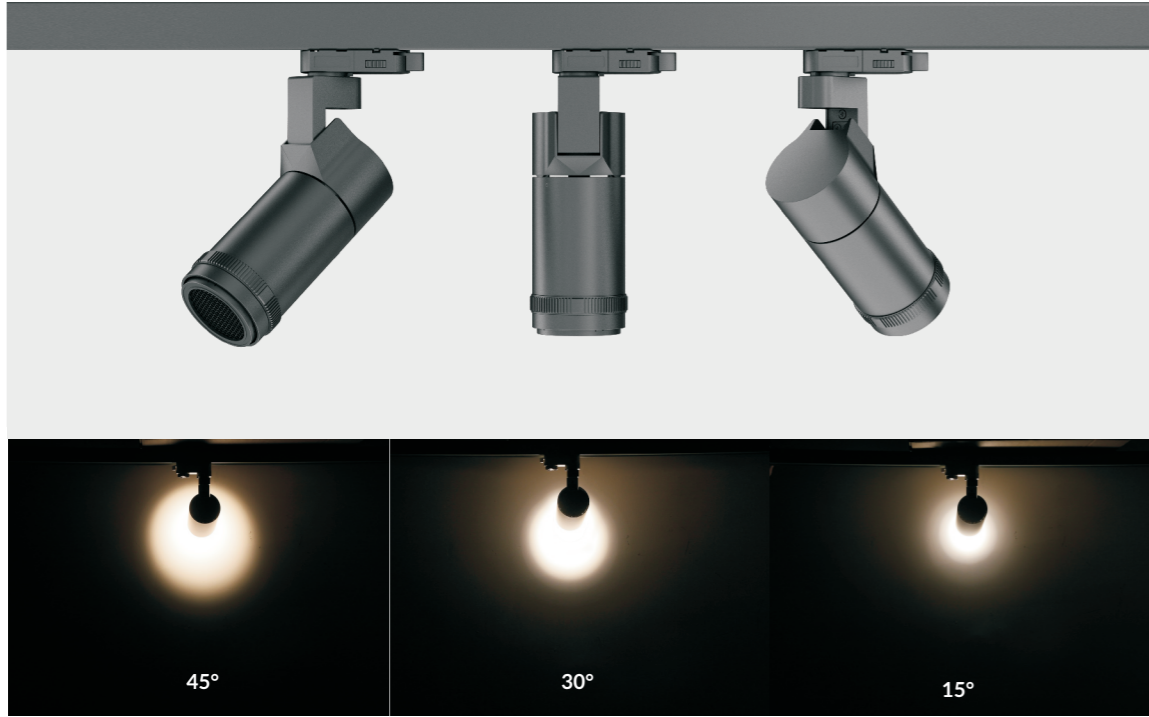

EN-TLO010/015-31

3-pin track adaptor

4-pin track adaptor

3000K

Order info.	Power	Led Current	Luminous Flux(lm)	CRI	CCT	Beam Angle (°)
EN-TLO010-31-830N015W	10 W	250mA	524 lm	80+	3000K	15°
EN-TLO010-31-840N015W	10 W	250mA	541 lm	80+	4000K	15°
EN-TLO010-31-830N045W	10 W	250mA	695 lm	80+	3000K	45°
EN-TLO010-31-840N045W	10 W	250mA	716 lm	80+	4000K	45°

Order info.	Power	Led Current	Luminous Flux(lm)	CRI	CCT	Beam Angle (°)
EN-TLO015-31-830N015W	15 W	350mA	984 lm	80+	3000K	15°
EN-TLO015-31-840N015W	15 W	350mA	1014 lm	80+	4000K	15°
EN-TLO015-31-830N045W	15 W	350mA	1254 lm	80+	3000K	45°
EN-TLO015-31-840N045W	15 W	350mA	1293 lm	80+	4000K	45°

EN-TLO020/015-31

3-pin track adaptor

4-pin track adaptor

3000K

Order info.	Power	Led Current	Luminous Flux(lm)	CRI	CCT	Beam Angle (°)
EN-TLO020-31-830N025W	20 W	520mA	1834 lm	80+	3000K	25°
EN-TLO020-31-840N025W	20 W	520mA	1853 lm	80+	4000K	25°
EN-TLO020-31-830N060W	20 W	520mA	2068 lm	80+	3000K	60°
EN-TLO020-31-840N060W	20 W	520mA	2089 lm	80+	4000K	60°

Order info.	Power	Led Current	Luminous Flux(lm)	CRI	CCT	Beam Angle (°)
EN-TLO025-31-830N025W	25 W	600mA	1900 lm	80+	3000K	25°
EN-TLO025-31-840N025W	25 W	600mA	1919 lm	80+	4000K	25°
EN-TLO025-31-830N060W	25 W	600mA	2090 lm	80+	3000K	60°
EN-TLO025-31-840N060W	25 W	600mA	2111 lm	80+	4000K	60°

Order info.	Power	Led Current	Luminous Flux(lm)	CRI	CCT	Beam Angle (°)
EN-TLO030-31-830N025W	30 W	730mA	2114 lm	80+	3000K	25°
EN-TLO030-31-840N025W	30 W	730mA	2136 lm	80+	4000K	25°
EN-TLO030-31-830N060W	30 W	730mA	2421 lm	80+	3000K	60°
EN-TLO030-31-840N060W	30 W	730mA	2445 lm	80+	4000K	60°