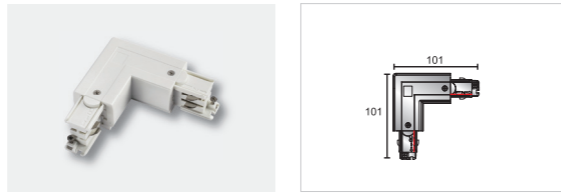

“L” Connector

Model No.	Package	Colour
Pro-0435 R-W	1 / 154	White □
Pro-0435 R-S	1 / 154	Silver ■
Pro-0435 R-B	1 / 154	Black ■