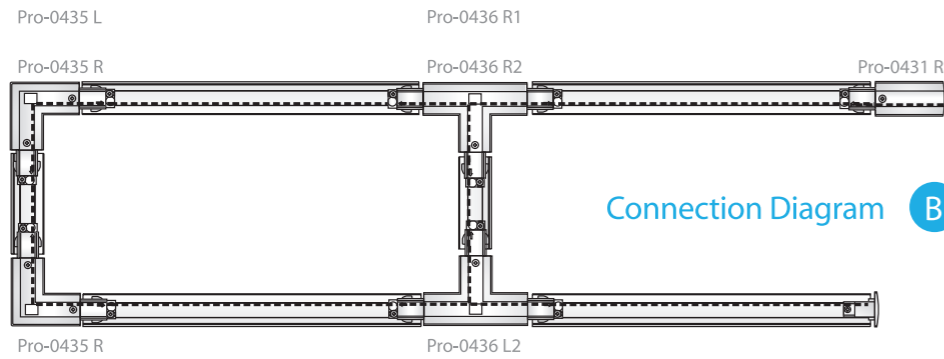

Twisted " L " Connector

Model No.	Package	Colour
Pro-M436 L-W	1 / 84	White □
Pro-M436 L-S	1 / 84	Silver ■
Pro-M436 L-B	1 / 84	Black ■

Twisted " L " Connector

Model No.	Package	Colour
Pro-M436 R-W	1 / 84	White □
Pro-M436 R-S	1 / 84	Silver ■
Pro-M436 R-B	1 / 84	Black ■