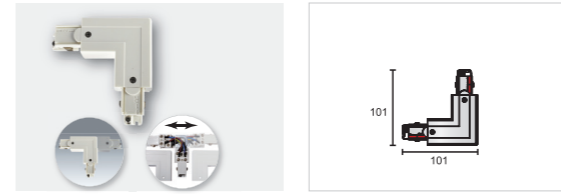

Twisted “L” Connector

Model No.	Package	Colour
Pro-M438-W	1 / 154	White □
Pro-M438-S	1 / 154	Silver ■
Pro-M438-B	1 / 154	Black ■