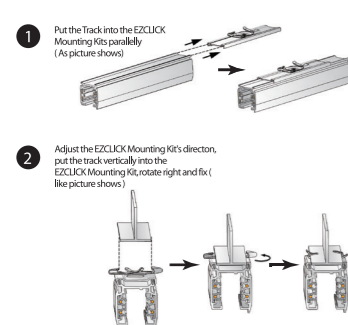

Suspension Mounting Kits Manual