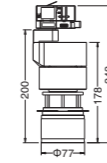

Clear or Soft Outline

Pulling **the Part A** to change the sharpness of the light outline

Light Beam

Pulling **the Part B** to change the light size

Framing Patterns

Adjust **the 4 framing blades (the Part C)** to control the light shape