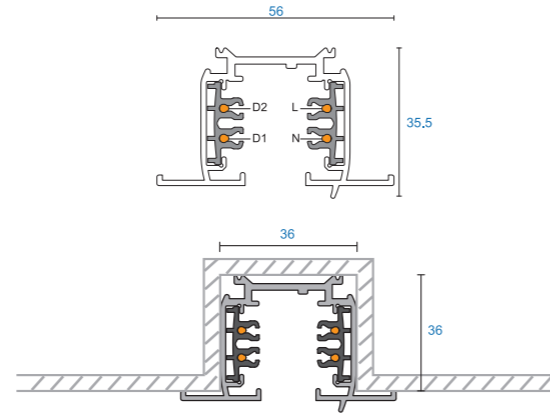

Model No.	Track length	Shell Material	Colour	Package
Pro-R410-W / Pro-R410-S / Pro-R410-B	1M track actual one meter.(100cm)	Aluminum Extrusion	White □ Silver ■ Black ■	1 / 9
Pro-R420-W / Pro-R420-S / Pro-R420-B	2M track actual one meter.(200cm)	Aluminum Extrusion	White □ Silver ■ Black ■	1 / 9
Pro-R430-W / Pro-R430-S / Pro-R430-B	3M track actual one meter.(300cm)	Aluminum Extrusion	White □ Silver ■ Black ■	1 / 6
Pro-R4400-W / Pro-R4400-S / Pro-R4400-B	4M track actual one meter.(400cm)	Aluminum Extrusion	White □ Silver ■ Black ■	1 / 6

Live-end Connector Cover

Model No.	Package	Colour
Pro-R431-W	1 / 500	White □
Pro-R431-S	1 / 500	Silver ■
Pro-R431-B	1 / 500	Black ■

Middle Connector Cover

Model No.	Package	Colour
Pro-R434-W	1 / 400	White □
Pro-R434-S	1 / 400	Silver ■
Pro-R434-B	1 / 400	Black ■

“L” Connector Cover

Model No.	Package	Colour
Pro-R435-W	1 / 400	White □
Pro-R435-S	1 / 400	Silver ■
Pro-R435-B	1 / 400	Black ■

“T” Connector Cover

Model No.	Package	Colour
Pro-R436-W	1 / 400	White □
Pro-R436-S	1 / 400	Silver ■
Pro-R436-B	1 / 400	Black ■

“+” Connector Cover

Model No.	Package	Colour
Pro-R437-W	1 / 400	White □
Pro-R437-S	1 / 400	Silver ■
Pro-R437-B	1 / 400	Black ■