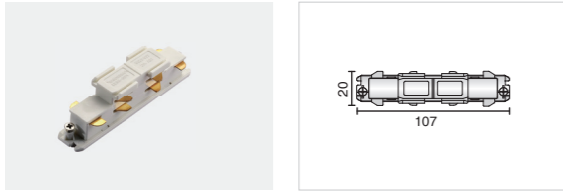

Mini Joiner

Model No.	Package	Colour
Pro-D633-W	1 / 300	White □
Pro-D633-S	1 / 300	Silver ■
Pro-D633-B	1 / 300	Black ■