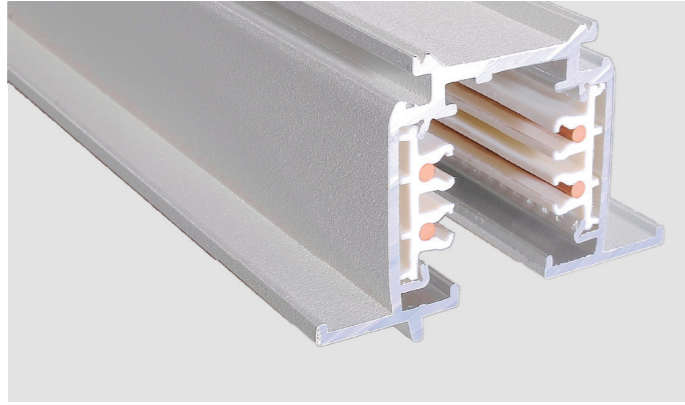

Euro-trac mount electrical outlet

Model No.	Package	Colour
Pro-4230V-W	1 / 50	White □
Pro-4230V-B	1 / 50	Black ■

Model No.	Track length	Shell Material	Colour	Package
Pro-R410-W / Pro-R410-S / Pro-R410-B	1M track actual one meter.(100cm)	Aluminum Extrusion	White □ Silver ■ Black ■	1 / 9
Pro-R420-W / Pro-R420-S / Pro-R420-B	2M track actual one meter.(200cm)	Aluminum Extrusion	White □ Silver ■ Black ■	1 / 9
Pro-R430-W / Pro-R430-S / Pro-R430-B	3M track actual one meter.(300cm)	Aluminum Extrusion	White □ Silver ■ Black ■	1 / 6
Pro-R4400-W / Pro-R4400-S / Pro-R4400-B	4M track actual one meter.(400cm)	Aluminum Extrusion	White □ Silver ■ Black ■	1 / 6