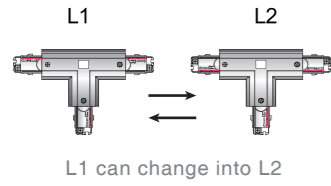

Twisted " L " Connector

Model No.	Package	Colour
Pro-M436 L-W	1 / 84	White □
Pro-M436 L-S	1 / 84	Silver ■
Pro-M436 L-B	1 / 84	Black ■

Twisted " L " Connector

Model No.	Package	Colour
Pro-M436 R-W	1 / 84	White □
Pro-M436 R-S	1 / 84	Silver ■
Pro-M436 R-B	1 / 84	Black ■

Ceiling mount, EZCLIK
suspension kit with ROD

Model No.	Package	Colour
Pro-EZ0447-W	1 / 200	White □
Pro-EZ0447-S	1 / 200	Silver ■
Pro-EZ0447-B	1 / 200	Black ■

Ceiling mount, EZCLIK
suspension kit with wire

Model No.	Package	Colour
Pro-EZ0448-W	1 / 200	White □
Pro-EZ0448-S	1 / 200	Silver ■
Pro-EZ0448-B	1 / 200	Black ■

T-Bar, EZCLIK
mounting kit

Model No.	Package	Colour
Pro-M146T-W	1 / 500	White □
Pro-M146T-S	1 / 500	Silver ■
Pro-M146T-B	1 / 500	Black ■

Suspension Mounting
Kits Manual