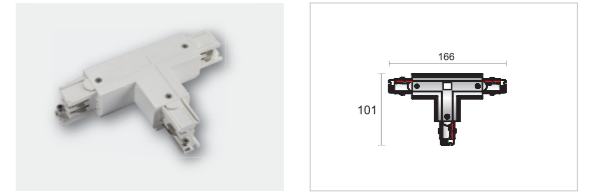

“T” Connector

Model No.	Package	Colour
Pro-0436 L2-W	1 / 84	White □
Pro-0436 L2-S	1 / 84	Silver ■
Pro-0436 L2-B	1 / 84	Black ■