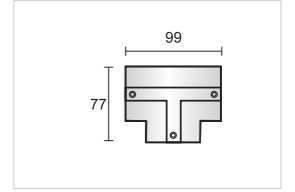

“T” Connector Cover

Model No.	Package	Colour
Pro-R436-W	1 / 400	White □
Pro-R436-S	1 / 400	Silver ■
Pro-R436-B	1 / 400	Black ■