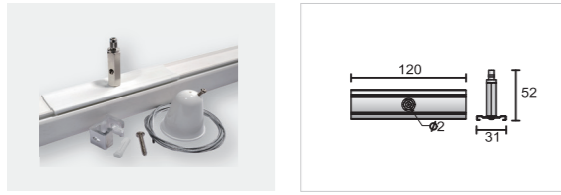

Ceiling mount,
Reinforcement Plate with suspension wire