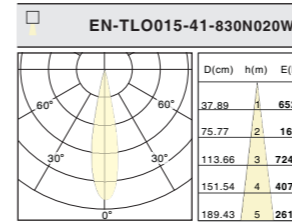

Clear or Soft Outline

Pulling **the Part A** to change the sharpness of the light outline

Light Beam

Pulling **the Part B** to change the light size

Framing Patterns

Adjust **the 4 framing blades (the Part C)** to control the light shape

3000K

Order info.	Power	Led Current	Luminous Flux(lm)	CRI	CCT	Beam Angle (°)
EN-TLO010-41-830N020W	10 W	200mA	457 lm	80+	3000K	20°
EN-TLO010-41-840N020W	10 W	200mA	491 lm	80+	4000K	20°
EN-TLO010-41-830N030W	10 W	200mA	466 lm	80+	3000K	30°
EN-TLO010-41-840N030W	10 W	200mA	501 lm	80+	4000K	30°