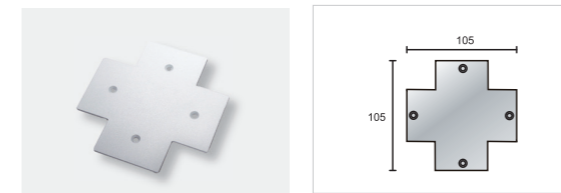

"+" Connector Cover

Model No.	Package	Colour
Pro-R337-W	1 / 400	White □
Pro-R337-S	1 / 400	Silver ■
Pro-R337-B	1 / 400	Black ■