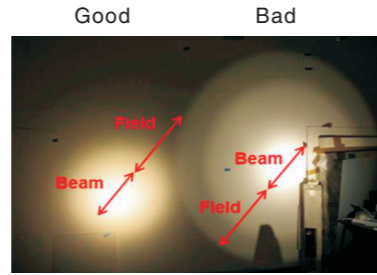

Standard

Premium

Zoomable

Optics

Less Field Angle

VS

Too much Field Angle

Distribution	Beam Angle	Field angle(preferred)
Narrow Spot(NS)	8°	15° - 18°
Spot(SP)	15°	25° - 30°
Narrow Flood(NF)	25°	40° - 45°
Flood(FL)	45°	60° - 65°
Wide Flood(WF)	60°	80° - 85°
Wall Wash(WW)	N/A	N/A