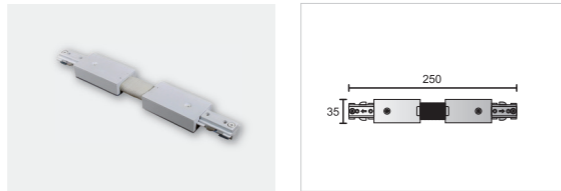

Flexible Connector

Model No.	Package	Colour
Pro-0339-W	1 / 60	White □
Pro-0339-S	1 / 60	Silver ■
Pro-0339-B	1 / 60	Black ■