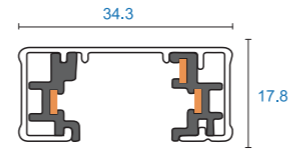

“+” Connector Cover

Model No.	Package	Colour
Pro-R437-W	1 / 400	White □
Pro-R437-S	1 / 400	Silver ■
Pro-R437-B	1 / 400	Black ■

Model No.	Track length	Shell Material	Colour	Package
Pro-0310A	1M track with double end cap.(100cm)	Aluminum Extrusion	White □ Silver ■ Black ■	1 / 12
Pro-0320A	2M track with double end cap.(200cm)	Aluminum Extrusion	White □ Silver ■ Black ■	1 / 12
Pro-0330A	3M track with double end cap.(300cm)	Aluminum Extrusion	White □ Silver ■ Black ■	1 / 9
Pro-03400A	4M track with double end cap.(400cm)	Aluminum Extrusion	White □ Silver ■ Black ■	1 / 9
Pro-0302A	2'track with double end cap actual length24"	Aluminum Extrusion	White □ Silver ■ Black ■	1 / 12
Pro-0304A	4'track with double end cap actual length48"	Aluminum Extrusion	White □ Silver ■ Black ■	1 / 12
Pro-0306A	6'track with double end cap actual length72"	Aluminum Extrusion	White □ Silver ■ Black ■	1 / 12
Pro-0308A	8'track with double end cap actual length96"	Aluminum Extrusion	White □ Silver ■ Black ■	1 / 12