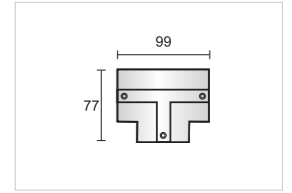

“T” Connector Cover

Model No.	Package	Colour
Pro-R436-W	1 / 400	White □
Pro-R436-S	1 / 400	Silver ■
Pro-R436-B	1 / 400	Black ■