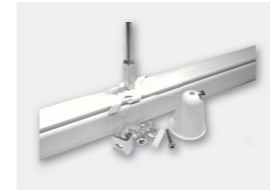

Ceiling mount, EZCLIK
suspension kit with ROD