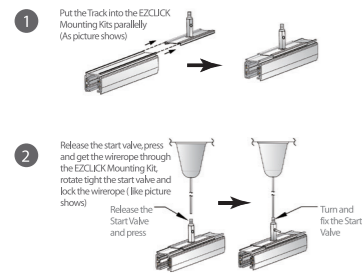

Suspension Mounting Kits Manual