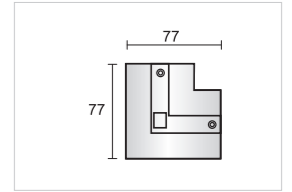

“L” Connector Cover

Model No.	Package	Colour
Pro-R435-W	1 / 400	White □
Pro-R435-S	1 / 400	Silver ■
Pro-R435-B	1 / 400	Black ■