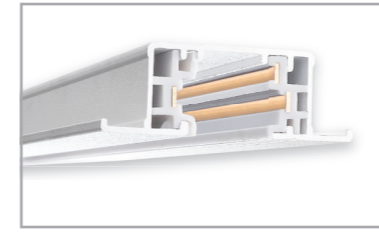

3 wires adaptor Halo compatible

Model No.	Package	Colour
Pro-0340-W	1 / 350	White □
Pro-0340-S	1 / 350	Silver ■
Pro-0340-B	1 / 350	Black ■

3 wires adaptor Halo compatible

Model No.	Package	Colour
Pro-0340L-W	1 / 150	White □
Pro-0340L-S	1 / 150	Silver ■
Pro-0340L-B	1 / 150	Black ■