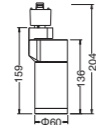

Premium-small (10W, 15W)

Optical Accessories

Honeycomb Filter Cross Louver Barn Door

Premium (20W, 25W, 30W)

Optical Accessories

Barn Door Wall Wash Ring Honeycomb Filter Eye Snout Cross Louver Snout

EN-TLO010/015-21