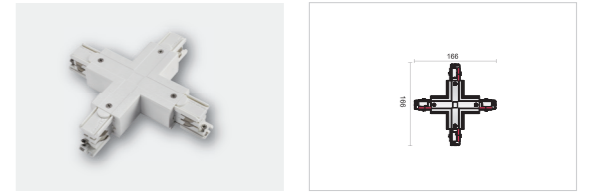

“+” Connector

Model No.	Package	Colour
Pro-0437-W	1 / 60	White □
Pro-0437-S	1 / 60	Silver ■
Pro-0437-B	1 / 60	Black ■