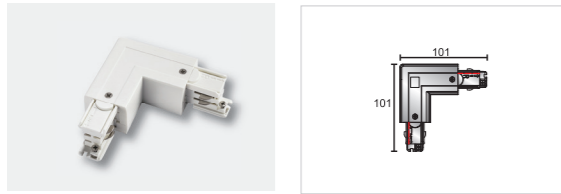

“L” Connector

Model No.	Package	Colour
Pro-0435 L-W	1 / 154	White □
Pro-0435 L-S	1 / 154	Silver ■
Pro-0435 L-B	1 / 154	Black ■