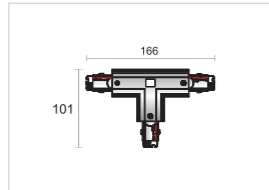

Twisted " L " Connector