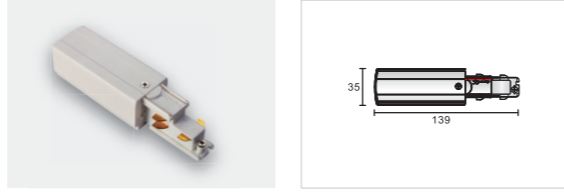

Live-End Connector

Model No.	Package	Colour
Pro-D631 R-W	1 / 120	White □
Pro-D631 R-S	1 / 120	Silver ■
Pro-D631 R-B	1 / 120	Black ■