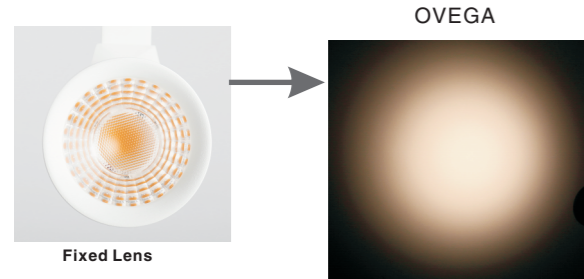

Ovega Series

Overview

Application:	On track, Pendant, Surface-mounted, Wall-mounted
Light source:	COB LED
Light solution:	Narrow Beam 6° Fixed Lens 15°, 18°, 24°, 38°, 60° Zoomable 15°-45°, 25°-60° Projection (20°-30°+framing patterns) Wall Washing (on developing)
SDCM:	<3
Watt:	10W - 30W
CCT:	2700K, 3000K, 4000K, 5000K
Luminous:	470lm-3395lm
Control option:	On/off, Triac, DALI
CRI:	80+, 90+
Color:	White, Black, Silver

Standard

Premium

Zoomable

Optics

Less Field Angle

VS

Too much Field Angle

Distribution	Beam Angle	Field angle(preferred)
Narrow Spot(NS)	8°	15° - 18°
Spot(SP)	15°	25° - 30°
Narrow Flood(NF)	25°	40° - 45°
Flood(FL)	45°	60° - 65°
Wide Flood(WF)	60°	80° - 85°
Wall Wash(WW)	N/A	N/A