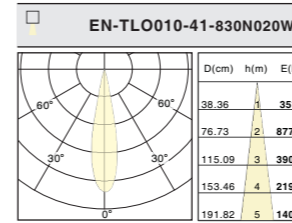

Order info.	Power	Led Current	Luminous Flux(lm)	CRI	CCT	Beam Angle (°)
EN-TLO010-41-830N020W	10 W	200mA	457 lm	80+	3000K	20°
EN-TLO010-41-840N020W	10 W	200mA	491 lm	80+	4000K	20°
EN-TLO010-41-830N030W	10 W	200mA	466 lm	80+	3000K	30°
EN-TLO010-41-840N030W	10 W	200mA	501 lm	80+	4000K	30°

Order info.	Power	Led Current	Luminous Flux(lm)	CRI	CCT	Beam Angle (°)
EN-TLO015-41-830N020W	15 W	350mA	850 lm	80+	3000K	20°
EN-TLO015-41-840N020W	15 W	350mA	914 lm	80+	4000K	20°
EN-TLO015-41-830N030W	15 W	350mA	853 lm	80+	3000K	30°
EN-TLO015-41-840N030W	15 W	350mA	917 lm	80+	4000K	30°